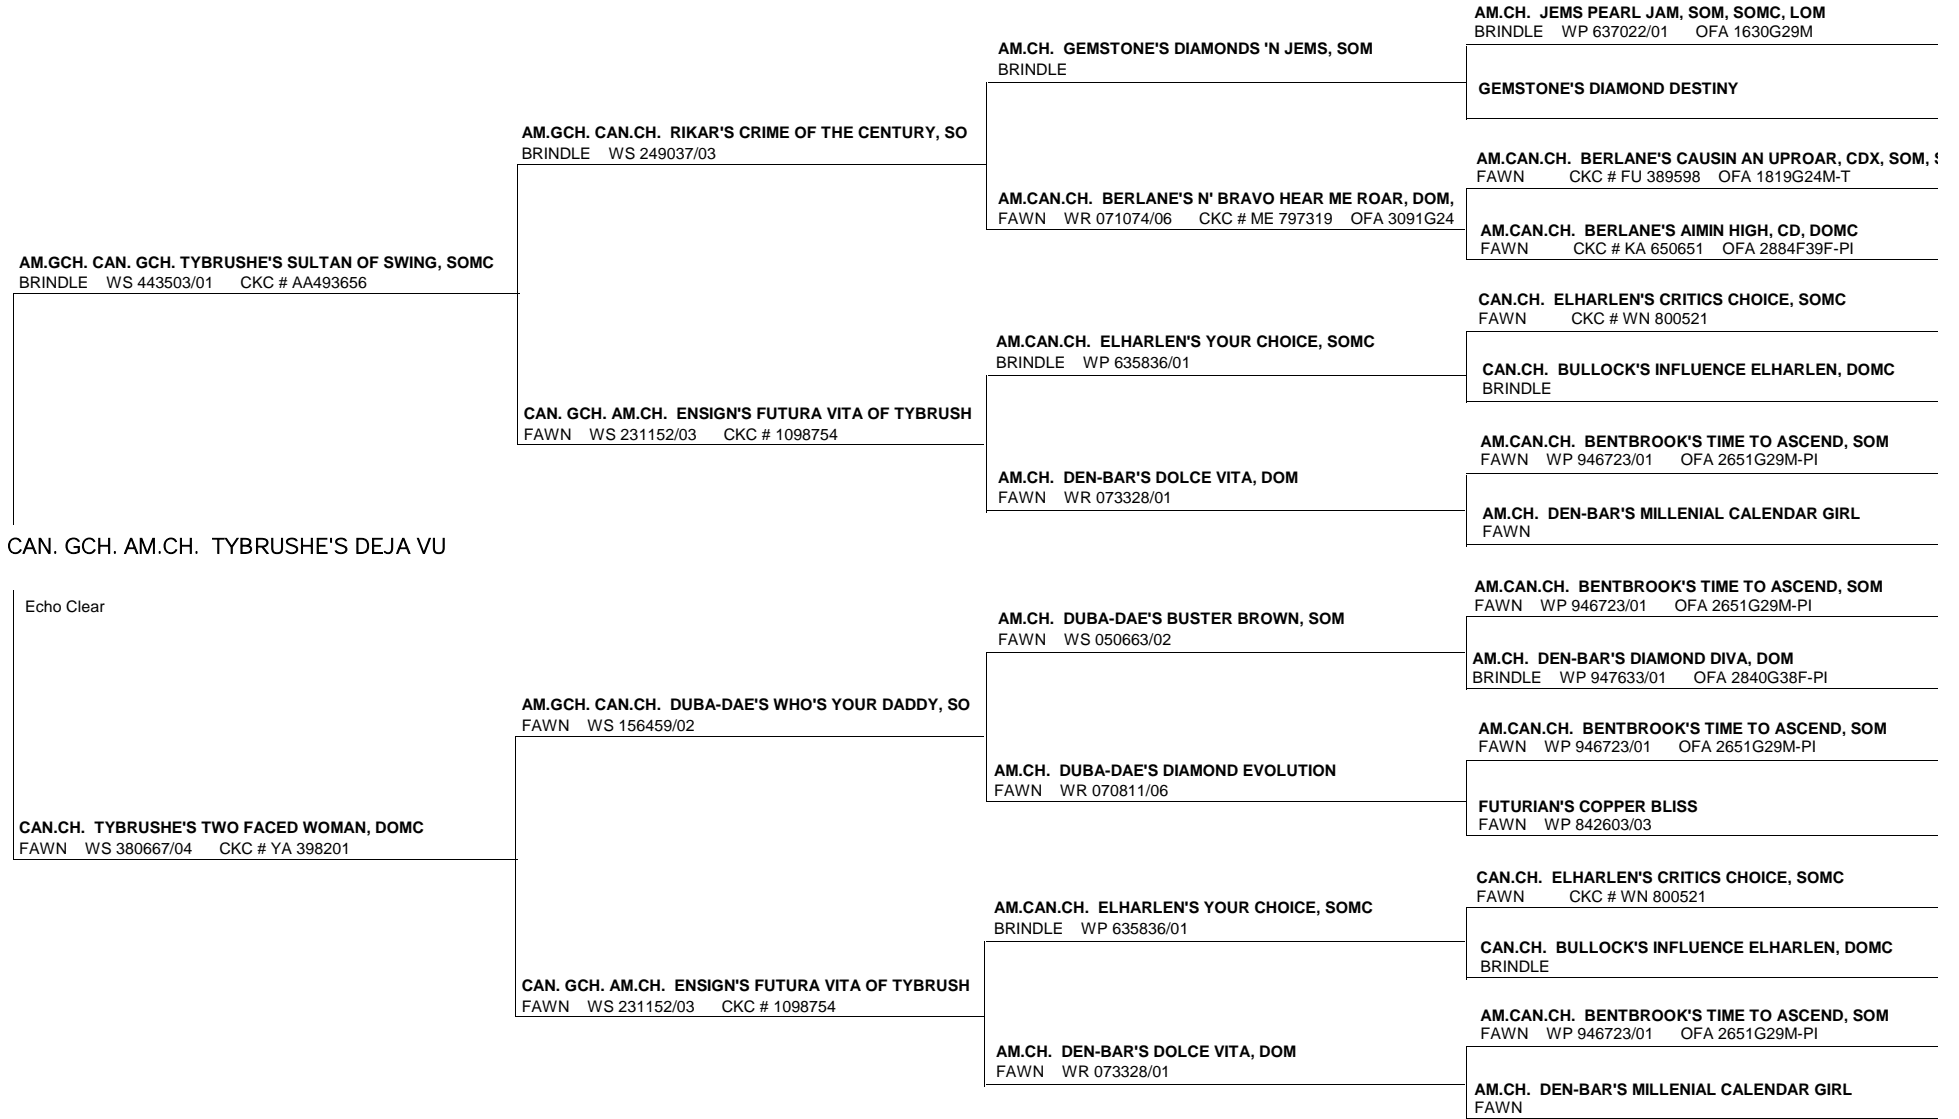

Tybrushe Boxers

Pedigree Of

CAN. GCH. AM.CH. TYBRUSHE'S DEJA VU (CHARLEE)

Breeder Sheila McAvoy & Darren Lovely	Sex Female	Whelped Jan-08-2016	
Owner Sheila McAvoy & Darren Lovely	Color FAWN	AKC Number WS54375102	
Address Site 23, Box 14, RR #1, Dewinton, Alberta T0L 0X0	Phone (403) 938-1885	CKC Number DA646649	
E-mail sheila@tybrushe-boxers.co	Webpage http://www.tybrushe-boxers.com		