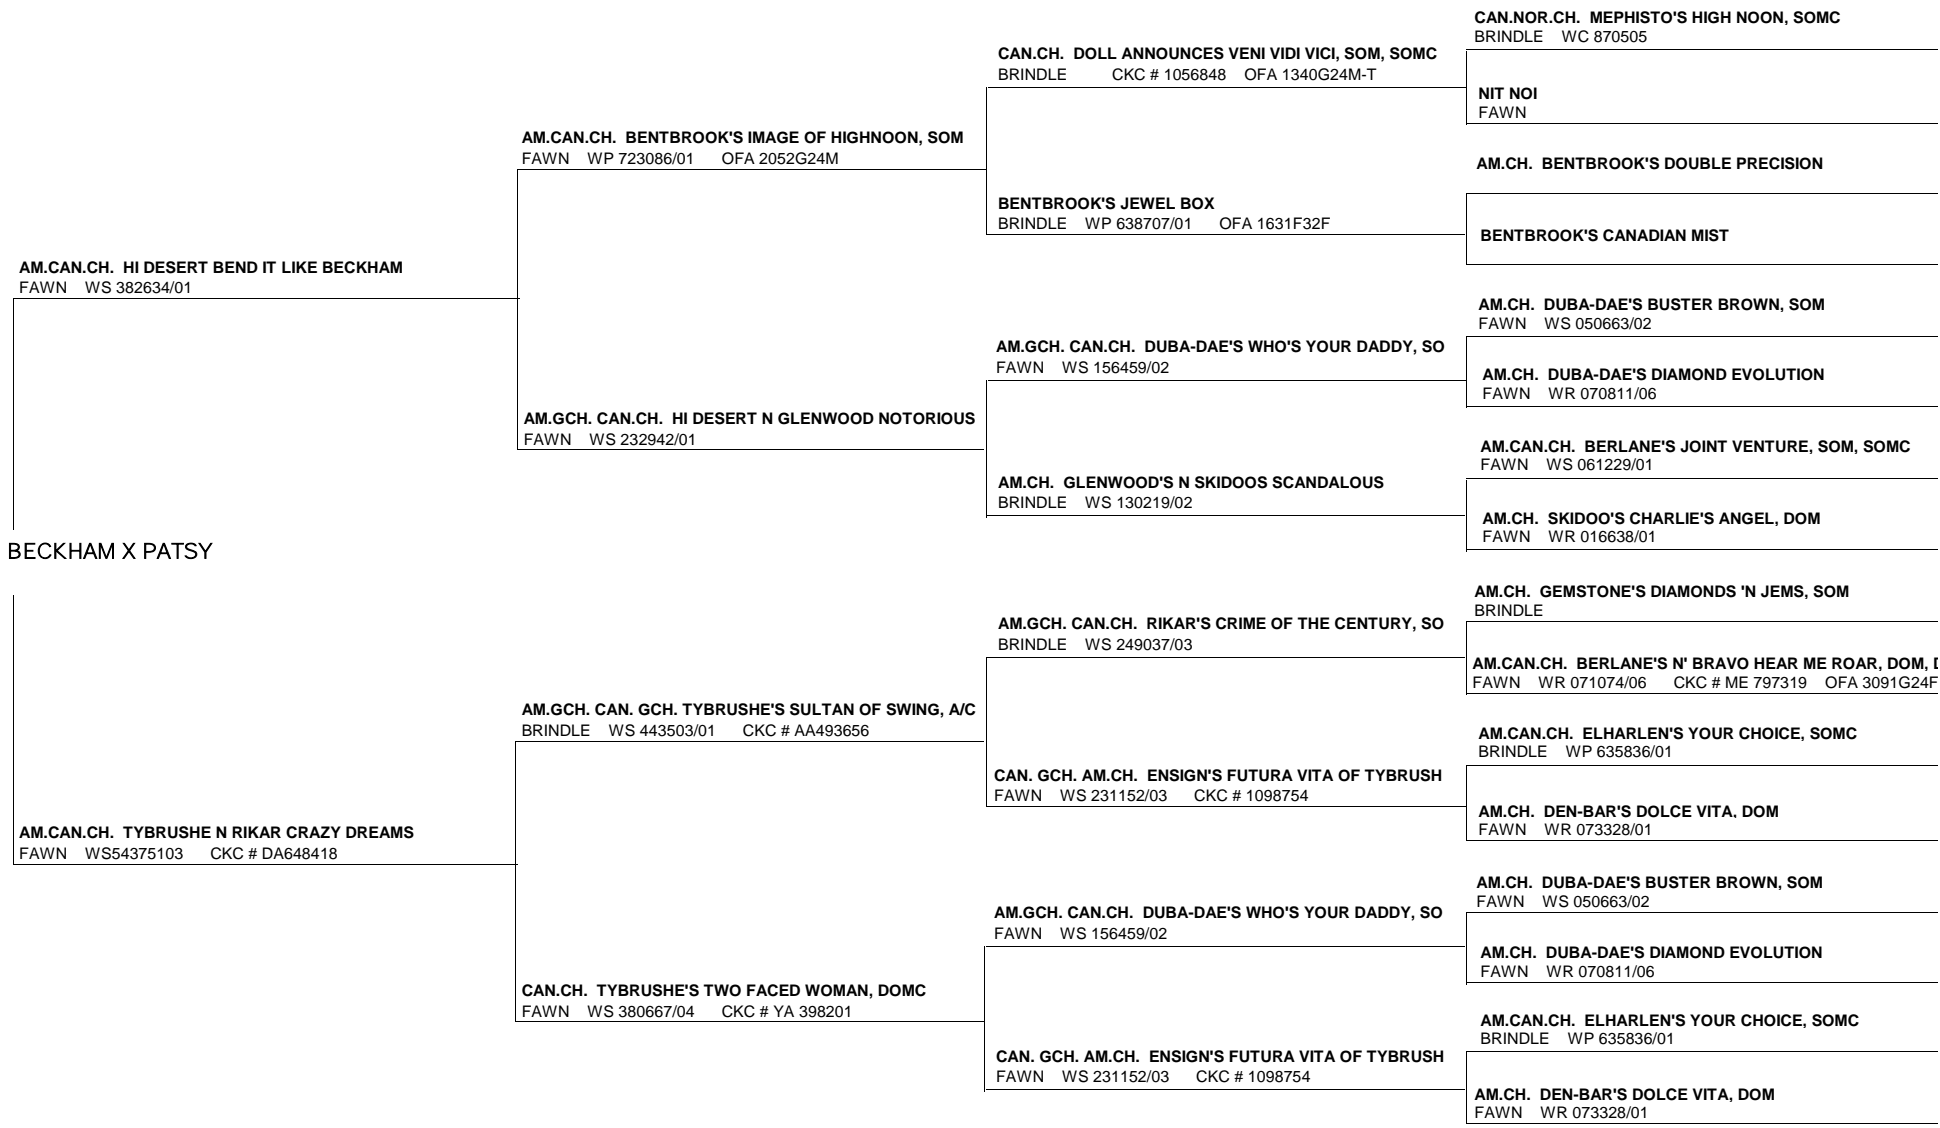

Tybrushe Boxers

Pedigree Of

BECKHAM X PATSY

Breeder Sheila McAvoy & Darren Lovely	Sex	Whelped
Owner	Color	
Address	Phone	
E-mail	Webpage	

—

—

—

—