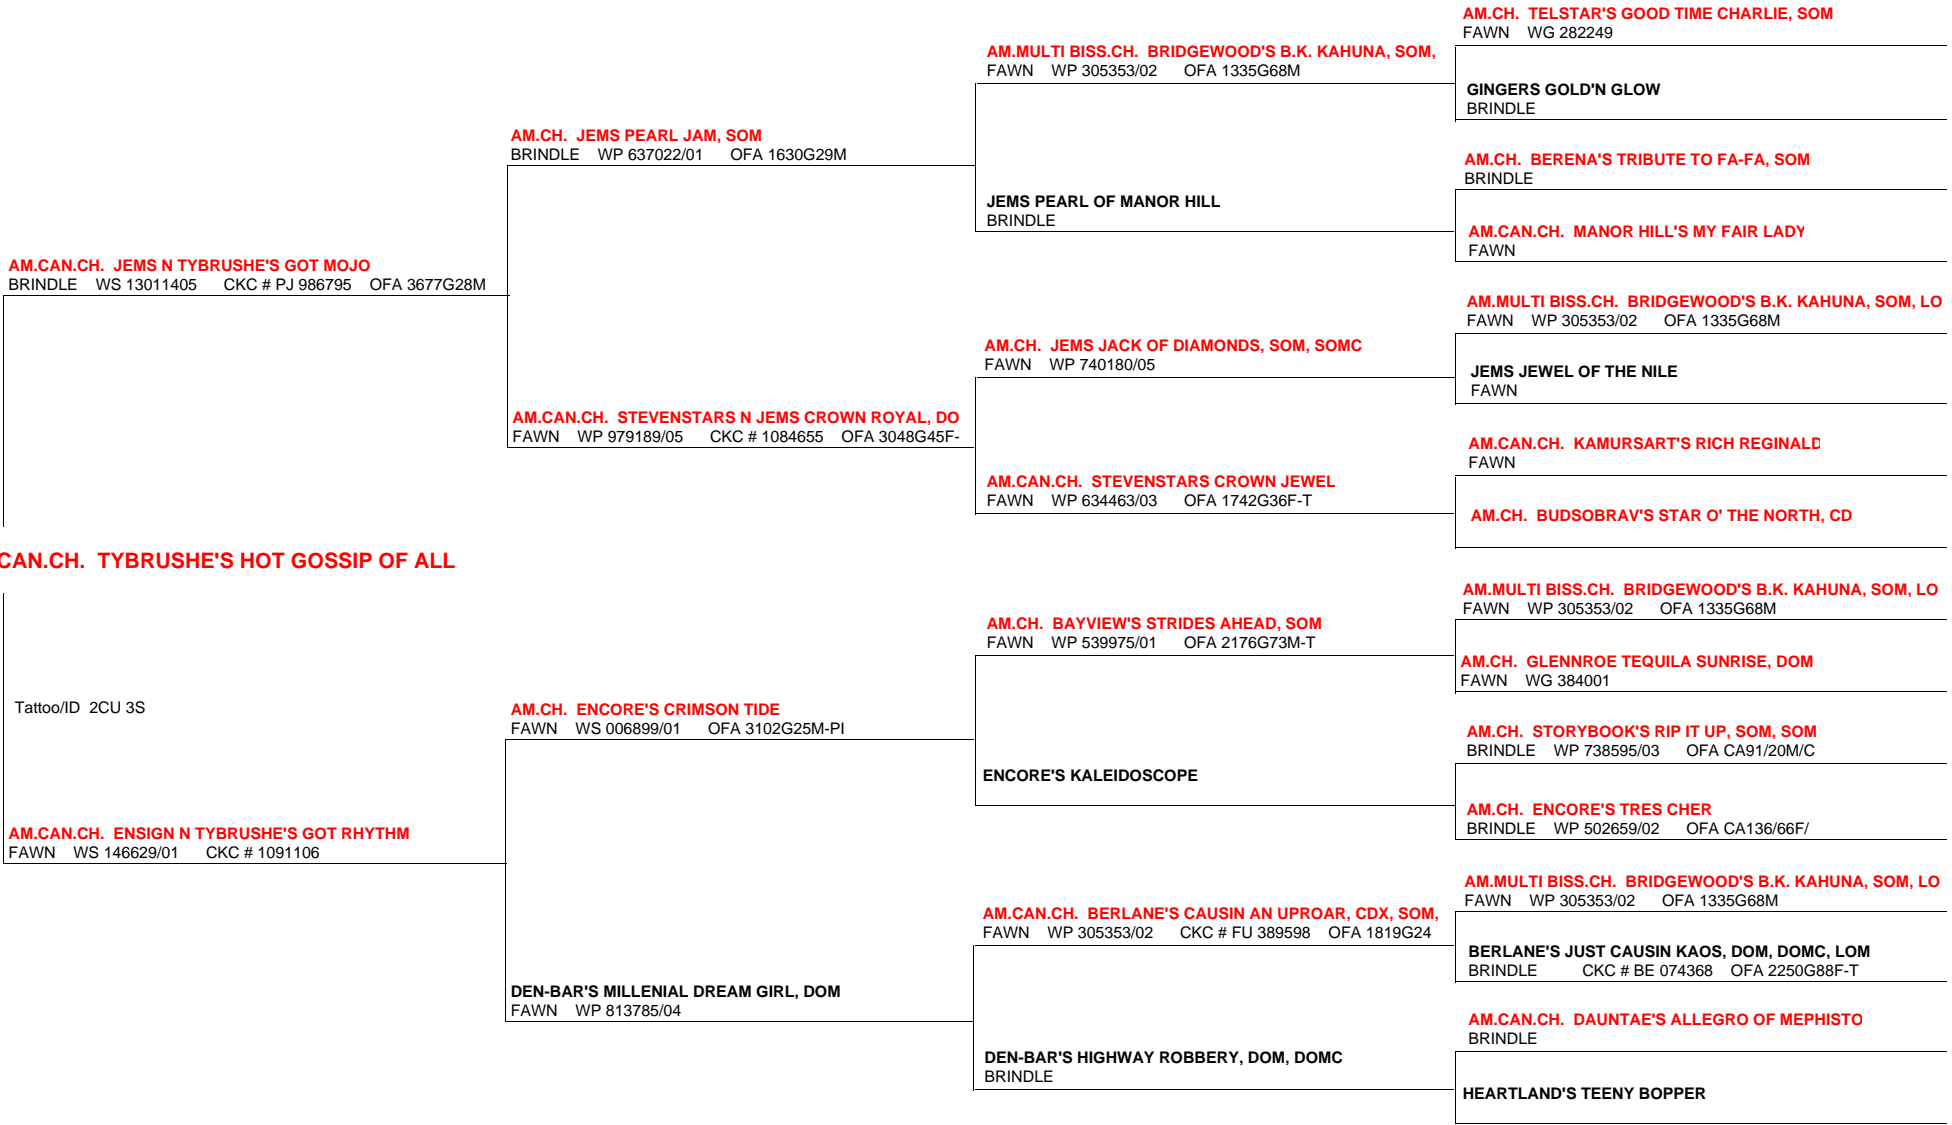

Tybrushe Boxers

Pedigree Of

CAN.CH. TYBRUSHE'S HOT GOSSIP OF ALL

(PORTIA)

| | | | |
|--|-------------------|---|--|
| Breeder SHEILA McAVOY & ANNETTE CLARK | Sex Female | Whelped Aug-28-2006 | |
| Owner APRIL SHRUM & SHEILA McAVOY | Color FAWN | CKC Number SQ113928 | |
| Address | Phone | Webpage www.tybrushe-boxers.com/Portia.htm | |
| E-mail | | | |

CAN.CH. TYBRUSHE'S HOT GOSSIP OF ALL

Tattoo/ID 2CU 3S

AM.CAN.CH. ENSIGN N TYBRUSHE'S GOT RHYTHM
FAWN WS 146629/01 CKC # 1091106

AM.CH. ENCORE'S CRIMSON TIDE
FAWN WS 006899/01 OFA 3102G25M-PI

DEN-BAR'S MILLENIAL DREAM GIRL, DOM
FAWN WP 813785/04

AM.CH. BAYVIEW'S STRIDES AHEAD, SOM
FAWN WP 539975/01 OFA 2176G73M-T

ENCORE'S KALEIDOSCOPE

AM.CAN.CH. BERLANE'S CAUSIN AN UPROAR, CDX, SOM,
FAWN WP 305353/02 CKC # FU 389598 OFA 1819G24

DEN-BAR'S HIGHWAY ROBBERY, DOM, DOMC
BRINDLE